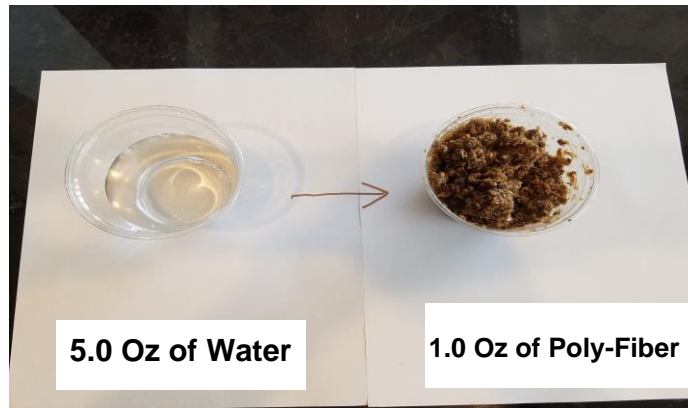

EMS POLY-Fiber™

A Superior Fiber Absorbent

- *A custom blend of super absorbent polymer with our natural agricultural by-products*
- *Environmentally friendly*
- *Superior absorbency and retention of water based fluids found in residual wastes and drill cuttings*
- *Lightweight – Keeping bulking and haul off costs to a minimum*
- *Outperforms Saw dust, Dried grasses, Ground Cob*
- *Available in Super Sacks*